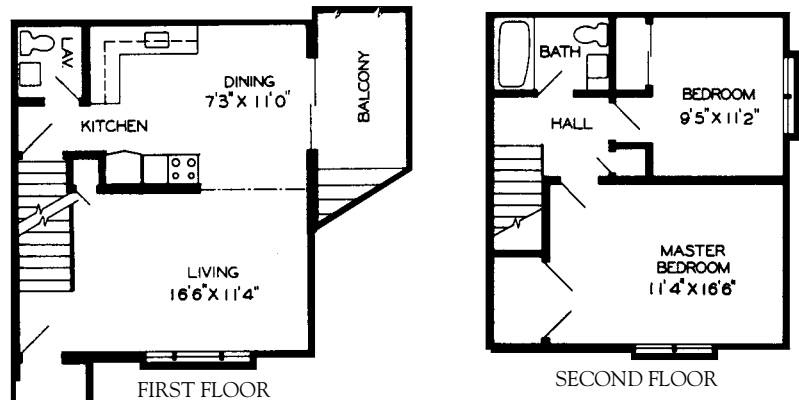

A choice of four distinctly different apartment floor plans of 3 and 4 rooms offers the utmost in livability with a host of additional features. One of these...your own balcony...is entered through sliding glass doors for outdoor privacy. Located in suburban Newington...just 10 minutes from Hartford or New Britain, and with close access to the Berlin Turnpike...*Cambridge Arms* is within short walking distance of large, modern shopping facilities.

Conveniently located...affordably priced!

PLAN "D" - Duplex 2 Bedroom