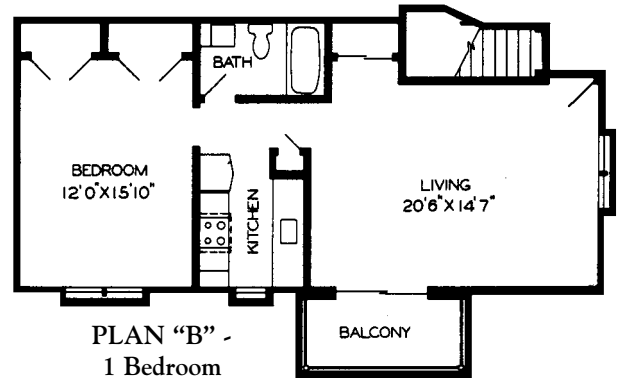

A choice of four distinctly different apartment floor plans of 3 and 4 rooms offers the utmost in livability with a host of additional features. One of these...your own balcony...is entered through sliding glass doors for outdoor privacy. Located in suburban Newington...just 10 minutes from Hartford or New Britain, and with close access to the Berlin Turnpike...*Cambridge Arms* is within short walking distance of large, modern shopping facilities.

Conveniently located...affordably priced!

PLAN "D" - Duplex 2 Bedroom