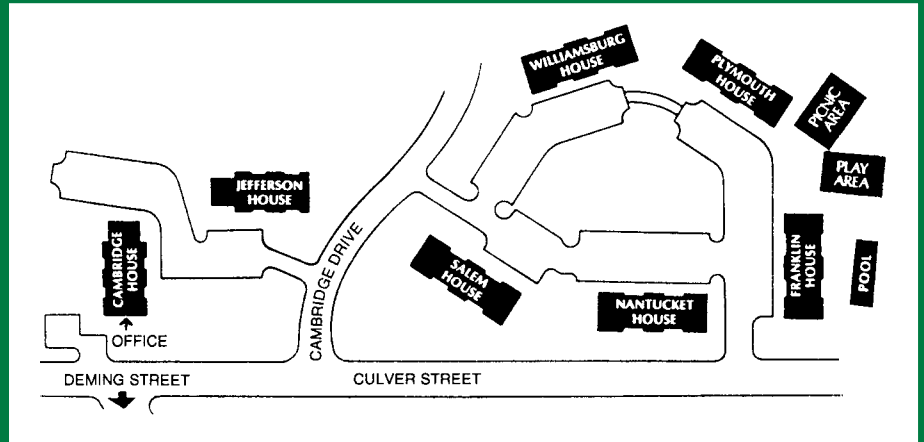

A choice of four distinctly different apartment floor plans of 3 and 4 rooms offers the utmost in livability with a host of additional features. One of these...your own balcony...is entered through sliding glass doors for outdoor privacy. Located in suburban Newington...just 10 minutes from Hartford or New Britain, and with close access to the Berlin Turnpike...*Cambridge Arms* is within short walking distance of large, modern shopping facilities.

Conveniently located...affordably priced!

PLAN "D" - Duplex 2 Bedroom